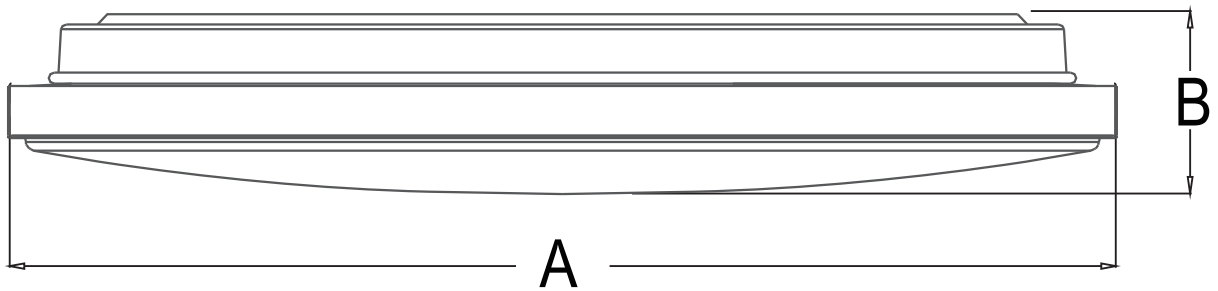

3 Color Temperature Available

Aeolux single-color temperature ceiling light comes in 3000K, 4000K or 5000K.

3000K Warm White

4000K Cool White

5000K Daylight

Matte Black Trim

The ultra slim design is only 2.15" thick and allows for low light loss opal diffuse.

Dimension

Specification

Product	Matte Black Slim LED Modern Flush Mount								
Model	A17031	A17032	A17033	A17034	A17035	A17036	A17037	A17038	A17039
Color Temperature	3000K	4000K	5000K	3000K	4000K	5000K	3000K	4000K	5000K
Size	12"			14"			16"		
Wattage	16W			22W			26W		
Lumen	1250			1700			2150		
Dimension(mm)AXB	Ø280 x 55			Ø330 x 55			Ø384 x 55		
Cover	Matte black finished with frosted shade								
Housing colour	White								
Dimmable	Dimmable(Leading Edge or Trailing Edge)								
Voltage	AC 120V/50~60Hz								
Power Factor	0.95								
Ra	≥80								
Beam angle(50%)	170								
LED type	2835								
Location	Damp Location								
Lifetime	50,000hrs								