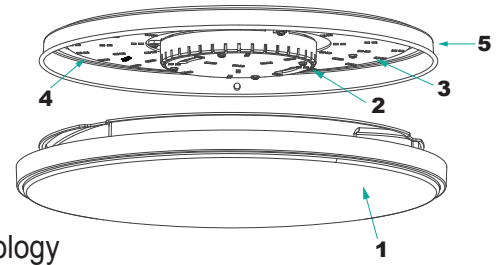

3 Color Temperature Available

Aeolux single-color temperature ceiling light comes in 3000K, 4000K or 5000K.

3000K Warm White

4000K Cool White

5000K Daylight

Matte Black Trim

The ultra slim design is only 2.15" thick and allows for low light loss opal diffuse.

Ceiling Light Construction

- 1 High quality matte black trim finish allows for low light loss opal diffuser
- 2 Isolated LED Driver provides a current power supply with an added safety protection
- 3 High LPW LED technology allows for a low light decay
- 4 The LED extended lifespan is due to the high heat dissipation from the aluminum printed circuit board technology
- 5 Our metal gear tray design allows for improved heat sink transfer

Dimension

Specification

Product	Matte Black Slim LED Modern Flush Mount								
Model	A17031	A17032	A17033	A17034	A17035	A17036	A17037	A17038	A17039
Color Temperature	3000K	4000K	5000K	3000K	4000K	5000K	3000K	4000K	5000K
Size	12"			14"			16"		
Wattage	16W			22W			26W		
Lumen	1250			1700			2150		
Dimension(mm)AXB	Ø280 x 55			Ø330 x 55			Ø384 x 55		
Cover	Matte black finished with frosted shade								
Housing colour	White								
Dimmable	Dimmable(Leading Edge or Trailing Edge)								
Voltage	AC 120V/50~60Hz								
Power Factor	0.95								
Ra	≥80								
Beam angle(50%)	170								
LED type	2835								
Location	Damp Location								
Lifetime	50,000hrs								